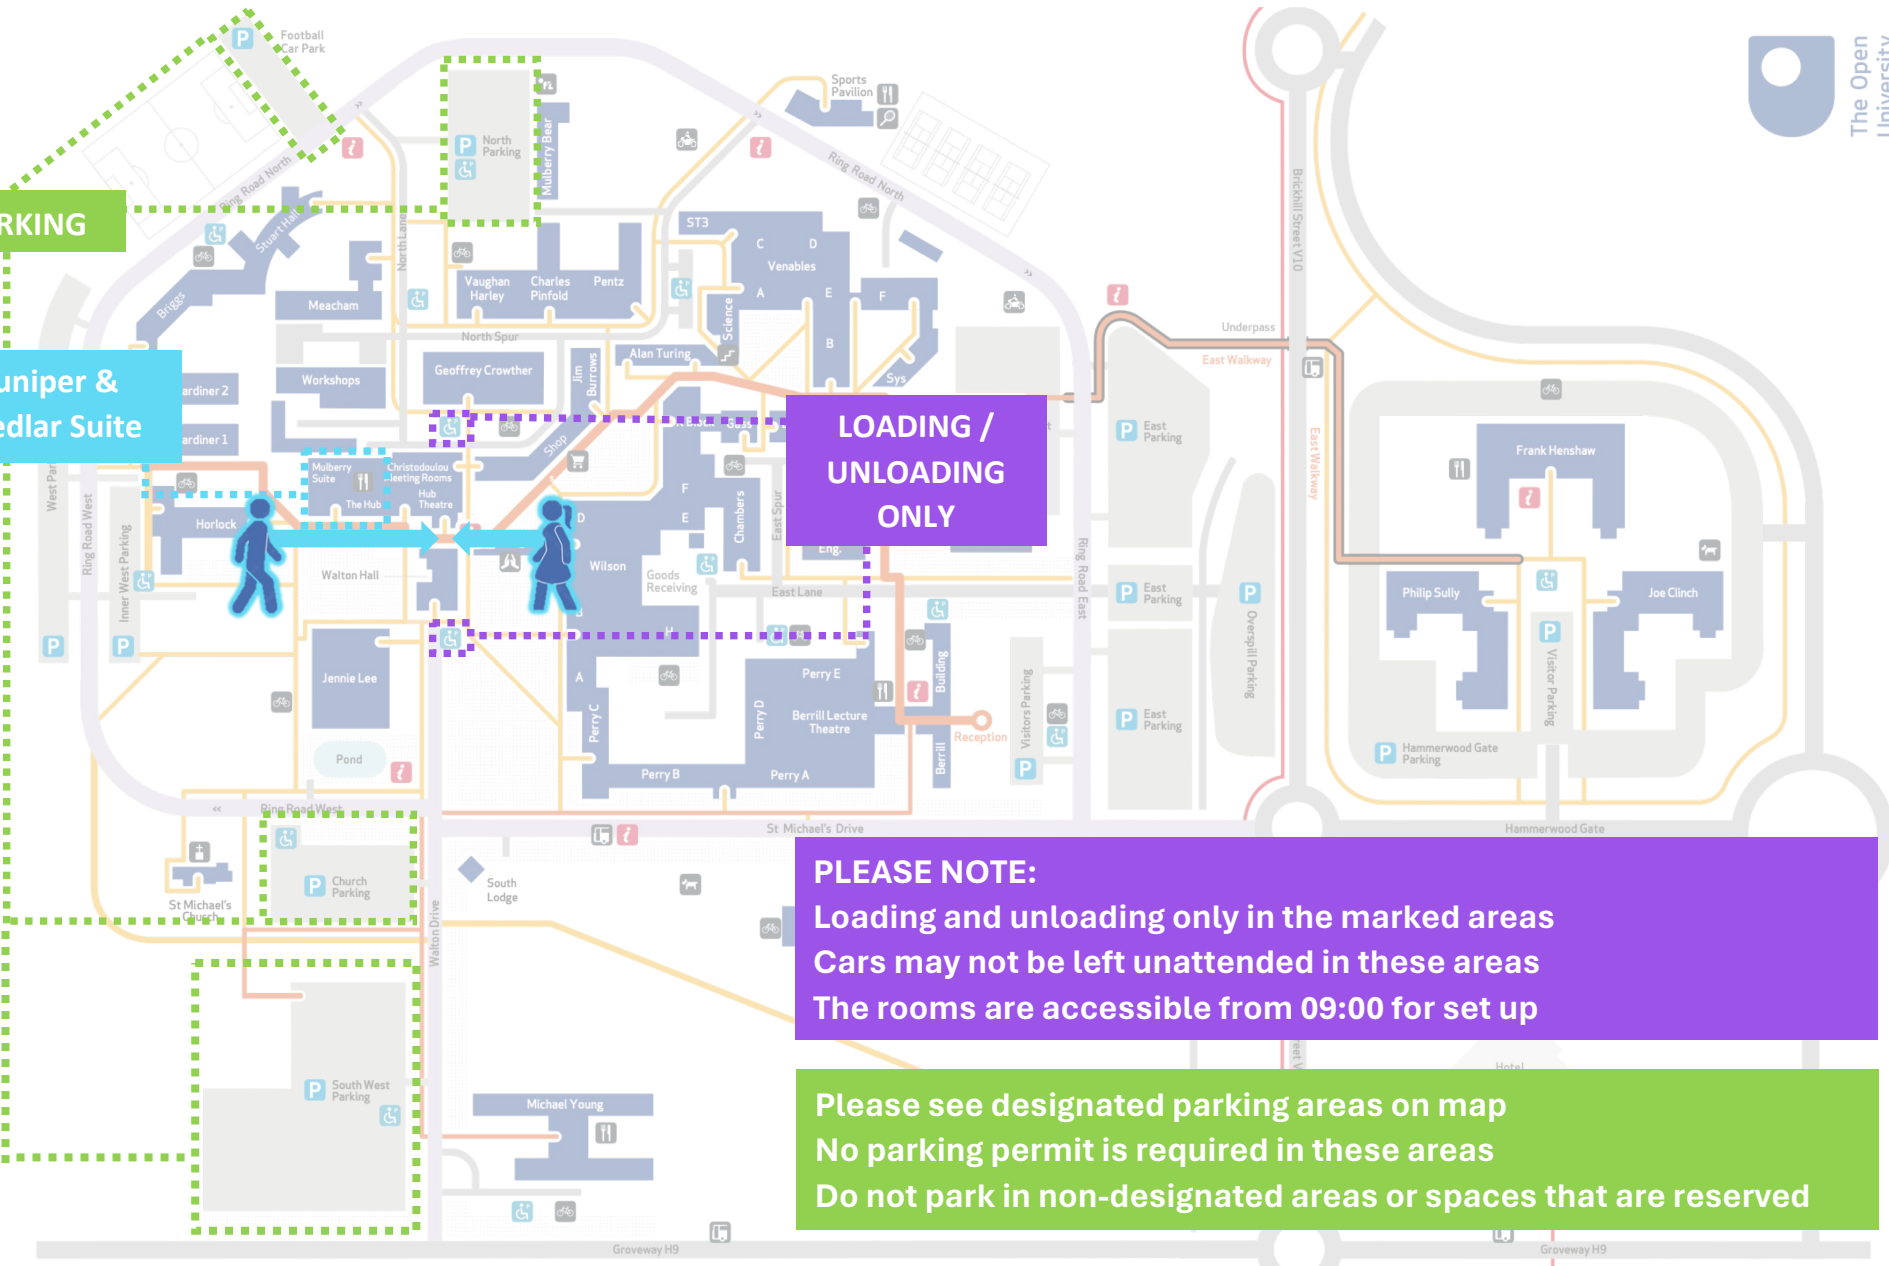

PARKING

Juniper & Medlar Suite

LOADING / UNLOADING ONLY

PLEASE NOTE:
 Loading and unloading only in the marked areas
 Cars may not be left unattended in these areas
 The rooms are accessible from 09:00 for set up

**Please see designated parking areas on map
 No parking permit is required in these areas
 Do not park in non-designated areas or spaces that are reserved**

Key to Symbols

- P Car Parking
- Bicycle Parking
- Childrens Centre
- Prayer Room
- Dog Run
- Legacy Garden
- Sports Pavilion
- Stairs
- Accessible Car Parking
- Bus Stop
- Church
- Catering
- Information Points
- Shop
- Motorcycle Parking

Key to Walkways

- Footpath
- Central Walkway